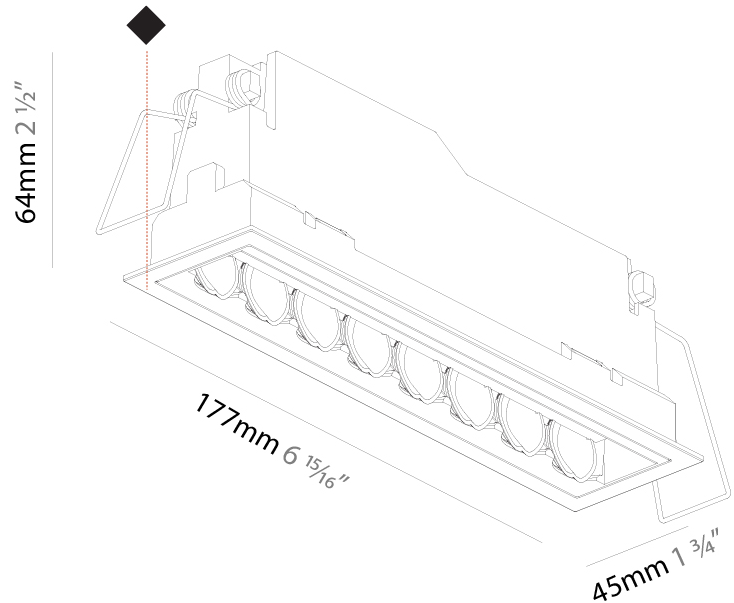

GENERAL

Series: Magiq Hollow Wallwash
Subseries: Magiq Hollow Wallwash
Brand: Prolicht
Division: Architectural
Mounting Type: Recessed
Mounting Location: Ceiling
Subcategory: Wallwash

PHYSICAL

Shape: Rectangle
Length (mm): 177
Length (in): 6 ¹⁵/₁₆
Width (mm): 45
Width (in): 1 ³/₄
Height (mm): 64
Height (in): 2 ¹/₂
Ceiling Thickness (mm): 5 - 30
Ceiling Thickness (in): 1/16 - 1 ³/₁₆
Min. Recessing Depth (mm): 100
Min. Recessing Depth (in): 3 ¹⁵/₁₆
Light Distribution: Downlight
Fixture Finish: SSR / BKV / CWI / CRY / HAB / UFT / ITA / RUA / FTG / MYG / LOD / PUS / FRO / FUP / KIA / POP / BLS / SPG / MEY / GOH / GUM / CHC / COM / ABZ / JAG / OBR / MOS / ROR
Fixture Material: Aluminum Die Cast
Cut-out Measurements: 170mm / 6 11/16" x 38mm / 1 1/2"

ELECTRICAL

Lamp Type: LED (Zhaga Standard)
Input Wattage (W): 19
Total Output Wattage (W): 17.2
Dimming: Tri-Mode (Non-Dimming and Phase Dimming (120Vac only) and 0-10V Dimming)
Driver Included: No
Driver Location: Remote
Driver Type: Constant Current - Universal
Driver Class: Class 2
Input Voltage (V): 120 - 277
Constant Current (MA): 700

LED

Number of LEDs: 8
Color Temperature (°K): 2700 / 3000 / 3500 / 4000
Max. Delivered Lumen (lm): 1270 / 1270 / 1513 / 1544
Nominal Lumen (lm): 1492 / 1492 / 1778 / 1814
CRI: >90 CRI
Lamp Life (hrs): 50000

OPTICAL

RATINGS AND CERTIFICATIONS

Certified By: CSA Certified to UL and CSA Standards
IP rating: IP20

100mm
3 ¹⁵/₁₆"

5 - 30 mm
³/₁₆" - 1 ³/₁₆"

170mm x 38mm
6 ¹¹/₁₆" x 1 ¹/₂"