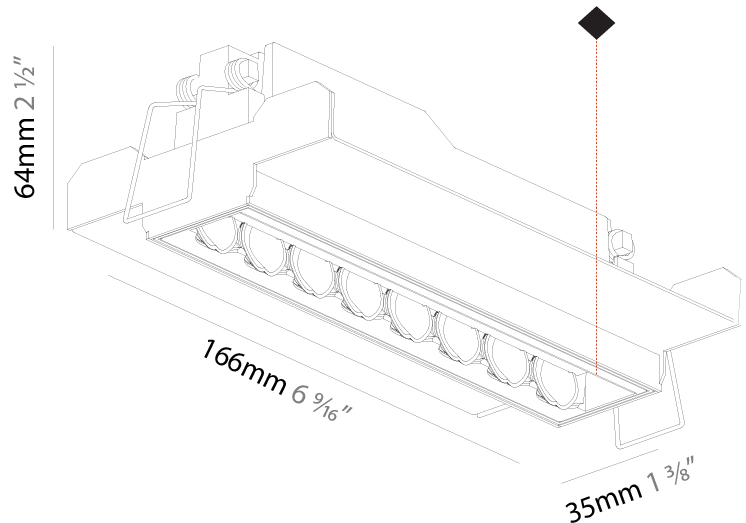

PHYSICAL

Shape: Rectangle
Length (mm): 166
Length (in): 6 ⁹/₁₆
Width (mm): 35
Width (in): 1 ³/₈
Height (mm): 64
Height (in): 2 ¹/₂
Ceiling Thickness (mm): 12.5
Ceiling Thickness (in): 1/2
Min. Recessing Depth (mm): 100
Min. Recessing Depth (in): 3 ¹⁵/₁₆
Light Distribution: Asymmetric
Weight (kg): 0.535
Weight (lbs): 1.18
Fixture Finish: SSR / BKV / CWI / CRY / HAB / UFT / ITA / RUA / FTG / MYG / LOD / PUS / FRO / FUP / KIA / POP / BLS / SPG / MEY / GOH / GUM / CHC / COM / ABZ / JAG / OBR / MOS / ROR
Holder Finish: WHI / BLK
Fixture Material: Aluminum Die Cast
Cut-out Measurements: 173mm / 6 13/16" x 42mm / 1 5/8"

ELECTRICAL

Lamp Type: LED (Zhaga Standard)
Input Wattage (W): 19
Total Output Wattage (W): 17.2
Dimming: Tri-Mode (Non-Dimming and Phase Dimming (120Vac only) and 0-10V Dimming)
Driver Included: No
Driver Location: Recessed Housing
Driver Type: Constant Current - Universal
Driver Class: Class 2
Housing: See components
Input Voltage (V): 120 - 277
Constant Current (MA): 700

LED

Number of LEDs: 8
Color Temperature (°K): 2700 / 3000 / 3500 / 4000
Max. Delivered Lumen (lm): 1270 / 1270 / 1513 / 1544
Nominal Lumen (lm): 1492 / 1492 / 1778 / 1814
CRI: >90 CRI
Lamp Life (hrs): 50000
Upon Request: Special Color Temperature

OPTICAL

Upon Request: Special Beam Angles

RATINGS AND CERTIFICATIONS

Certified By: CSA Certified to UL and CSA Standards

IP rating: IP20
Zaneen Group Inc. © 2024, T 1800-388-3382, F 416-247-9319, www.zaneen.com

100mm
3 15/16"

12 1/2 mm
1/2"

173mm x 42mm
6 13/16" x 1 5/8"